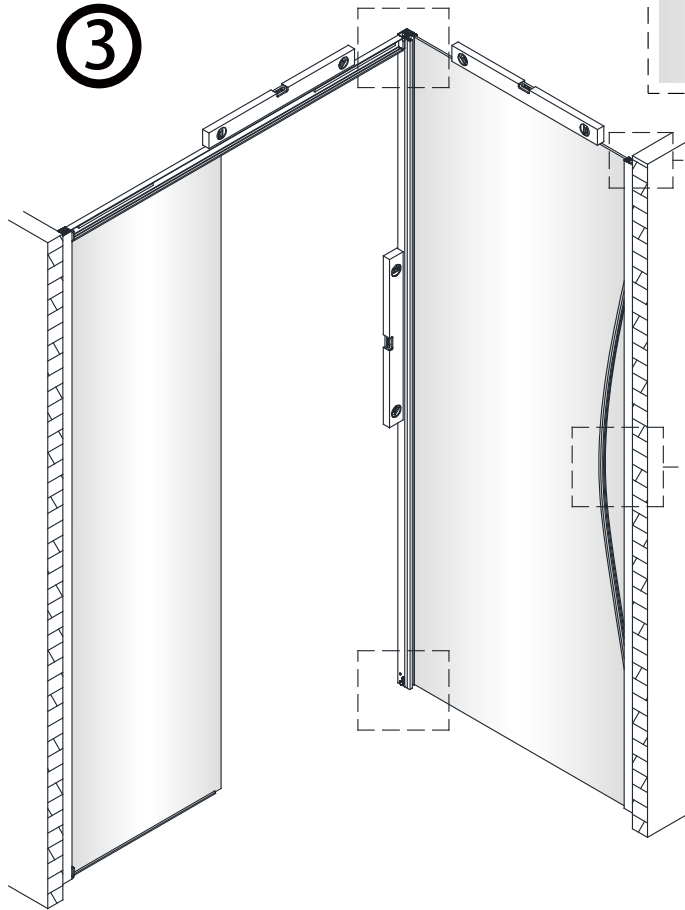

	A(mm)		B(mm)
SATTEXDBB100CT	971~991	SIKOSTENATEXD80	769~789
SATTEXDBB100CRT		SATSTENATEXD80C	
SATTEXDBB120CT	1171~1191	SIKOSTENATEXD90	869~889
SATTEXDBB120CRT		SATSTENATEXD90C	
SATTEXDBB140CT	1371~1391	SIKOSTENATEXD100	969~989
SATTEXDBB140CRT		SATSTENATEXD100C	

Poznámka: Vnitřní strana koutu
- Easy Clean

②

③

④

SAT® is registered trademark of

**Swiss
Aqua
Technologies**

Swiss Aqua Technologies AG
Gewerbstrasse 9, 6330 Cham, Switzerland
www.swatec.ch
Imported by SIKO KOUPELNY a.s.
Made in P.R.C.