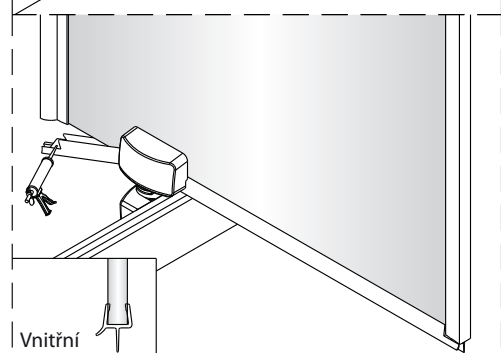

8

9

10

11

Vnitřní strana koutu

SAT® is registered trademark of

**Swiss
Aqua
Technologies**

Swiss Aqua Technologies AG
Gewerbstrasse 9, 6330 Cham, Switzerland
www.swatec.ch
Imported by SIKO KOUPELNY a.s.
Made in P.R.C.