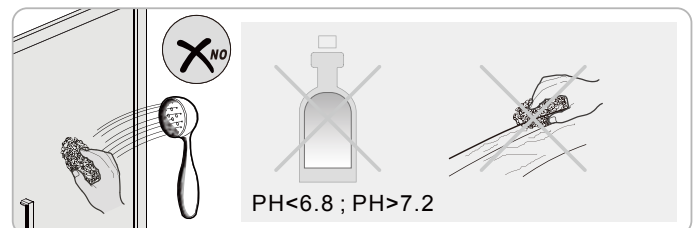

Set D(page 6-8)