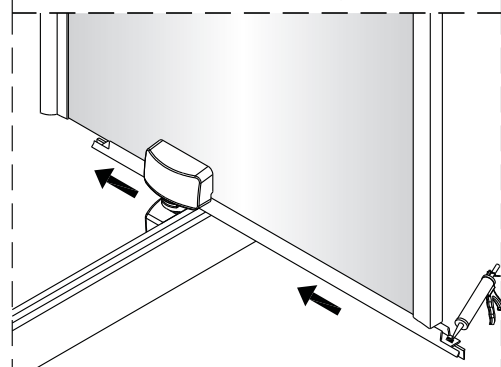

8

9

10

11

Vnitřní strana koutu

SAT® is registered trademark of

**Swiss
Aqua
Technologies**

Swiss Aqua Technologies AG
Gewerbstrasse 9, 6330 Cham, Switzerland
www.swatec.ch
Imported by SIKO KOUPELNY a.s.
Made in P.R.C.