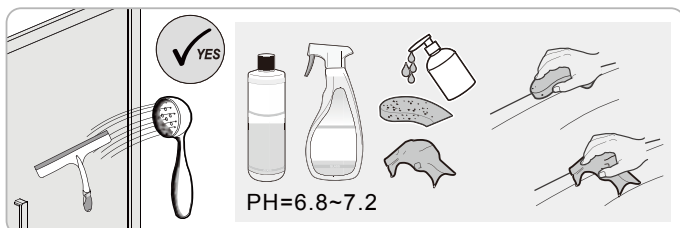

Set C(page 3-5)