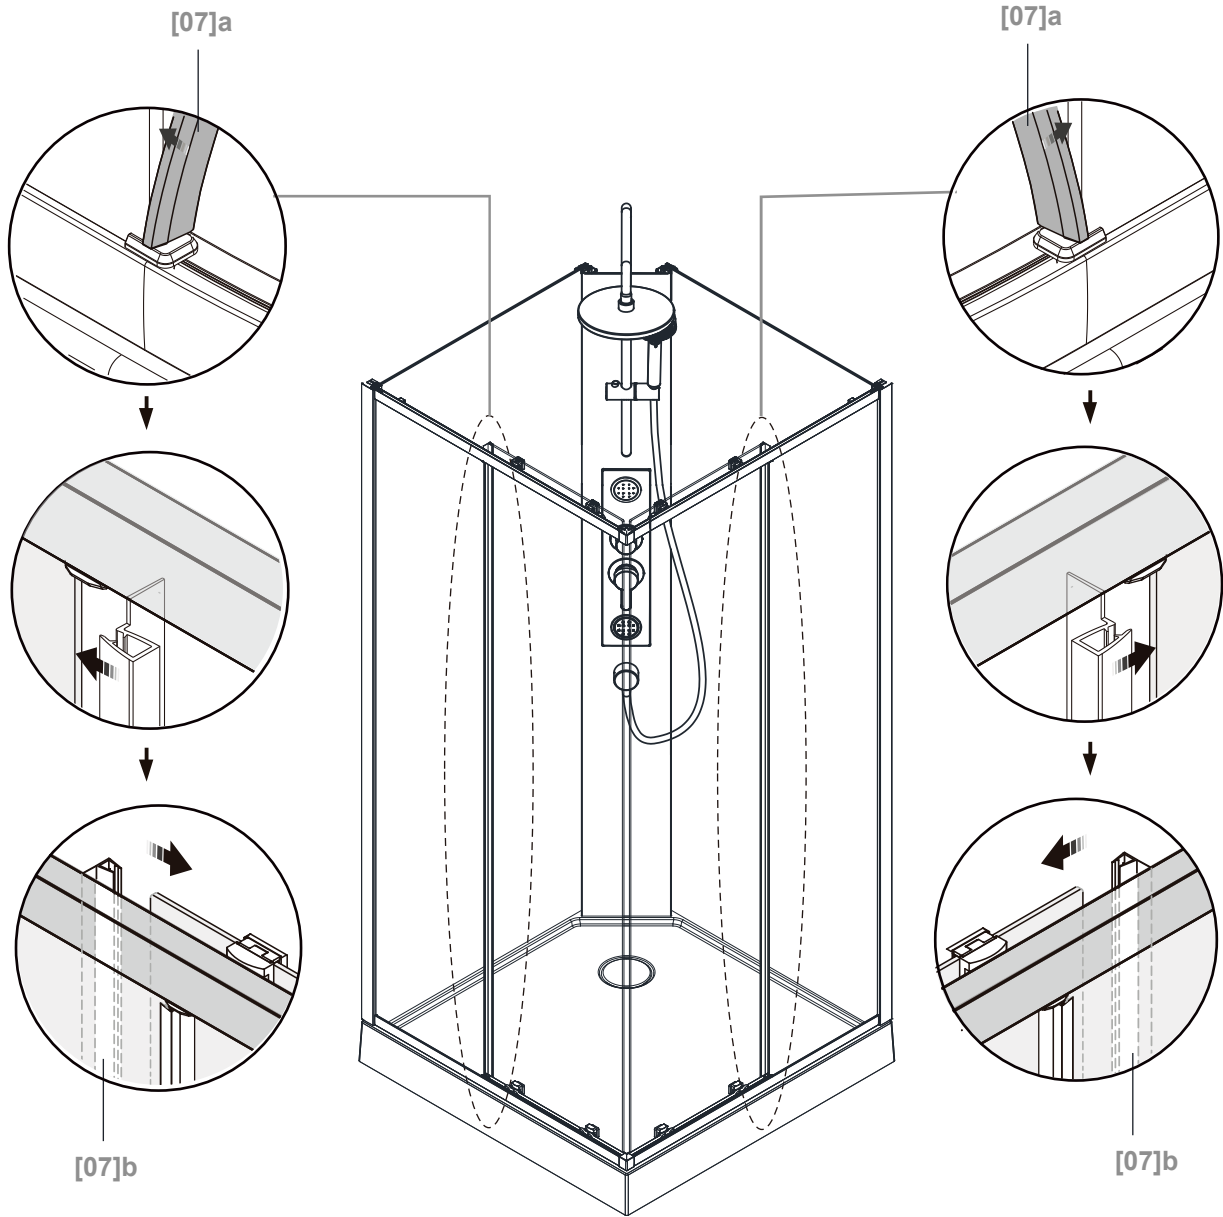

7

9

13

SAT<sup>®</sup> is registered trademark of

**Swiss  
Aqua  
Technologies<sup>®</sup>**

**Swiss Aqua Technologies AG**  
Gewerbstrasse 9, 6330 Cham, Switzerland  
[www.swatec.ch](http://www.swatec.ch)  
Imported by SIKO KOUPELNY a.s.  
Made in P.R.C.