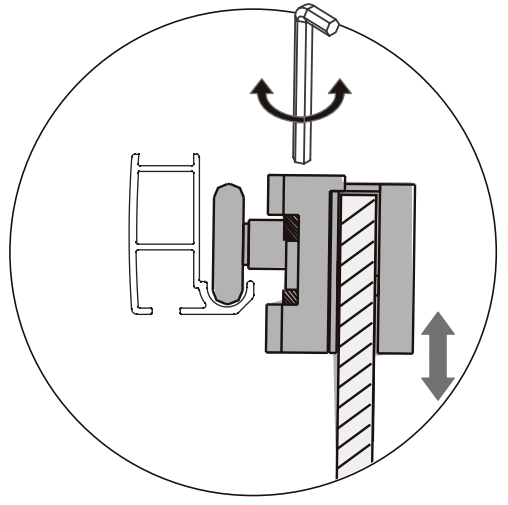

[20]ax2

[20]bx2

[28]bx4

2.5mm

[22]x1

[23]x2

ST4X30mm

[24]x2

ST4X20mm

[25]x4

M5X7mm

[26]x2

[28]x1

M4X14mm

[29]x4

[30]x2

7

9

13

SAT<sup>®</sup> is registered trademark of

**Swiss  
Aqua  
Technologies<sup>®</sup>**

**Swiss Aqua Technologies AG**  
Gewerbstrasse 9, 6330 Cham, Switzerland  
[www.swatec.ch](http://www.swatec.ch)  
Imported by SIKO KOUPELNY a.s.  
Made in P.R.C.