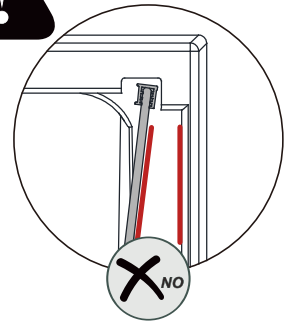

7

9

13

SAT<sup>®</sup> is registered trademark of

**Swiss  
Aqua  
Technologies<sup>®</sup>**

**Swiss Aqua Technologies AG**  
Gewerbstrasse 9, 6330 Cham, Switzerland  
[www.swatec.ch](http://www.swatec.ch)  
Imported by SIKO KOUPELNY a.s.  
Made in P.R.C.