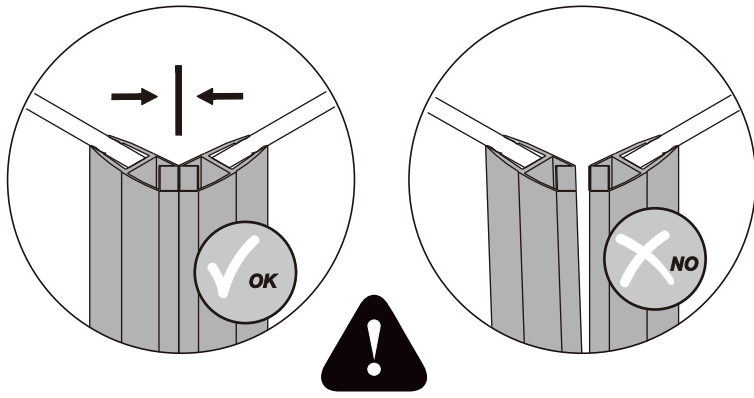

7

9

13

SAT<sup>®</sup> is registered trademark of

**Swiss  
Aqua  
Technologies<sup>®</sup>**

**Swiss Aqua Technologies AG**  
Gewerbstrasse 9, 6330 Cham, Switzerland  
[www.swatec.ch](http://www.swatec.ch)  
Imported by SIKO KOUPELNY a.s.  
Made in P.R.C.