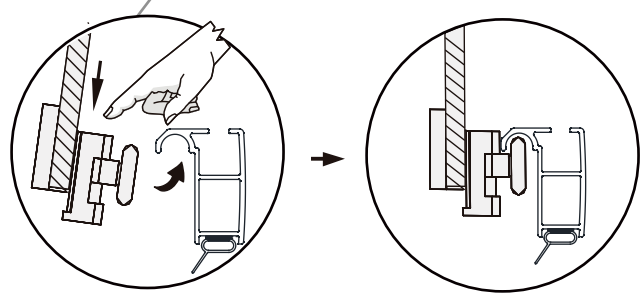

7

9

13

SAT<sup>®</sup> is registered trademark of

**Swiss  
Aqua  
Technologies<sup>®</sup>**

**Swiss Aqua Technologies AG**  
Gewerbstrasse 9, 6330 Cham, Switzerland  
[www.swatec.ch](http://www.swatec.ch)  
Imported by SIKO KOUPELNY a.s.  
Made in P.R.C.