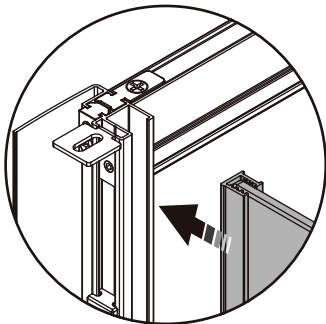

7

9

13

SAT<sup>®</sup> is registered trademark of

**Swiss  
Aqua  
Technologies<sup>®</sup>**

**Swiss Aqua Technologies AG**  
Gewerbstrasse 9, 6330 Cham, Switzerland  
[www.swatec.ch](http://www.swatec.ch)  
Imported by SIKO KOUPELNY a.s.  
Made in P.R.C.