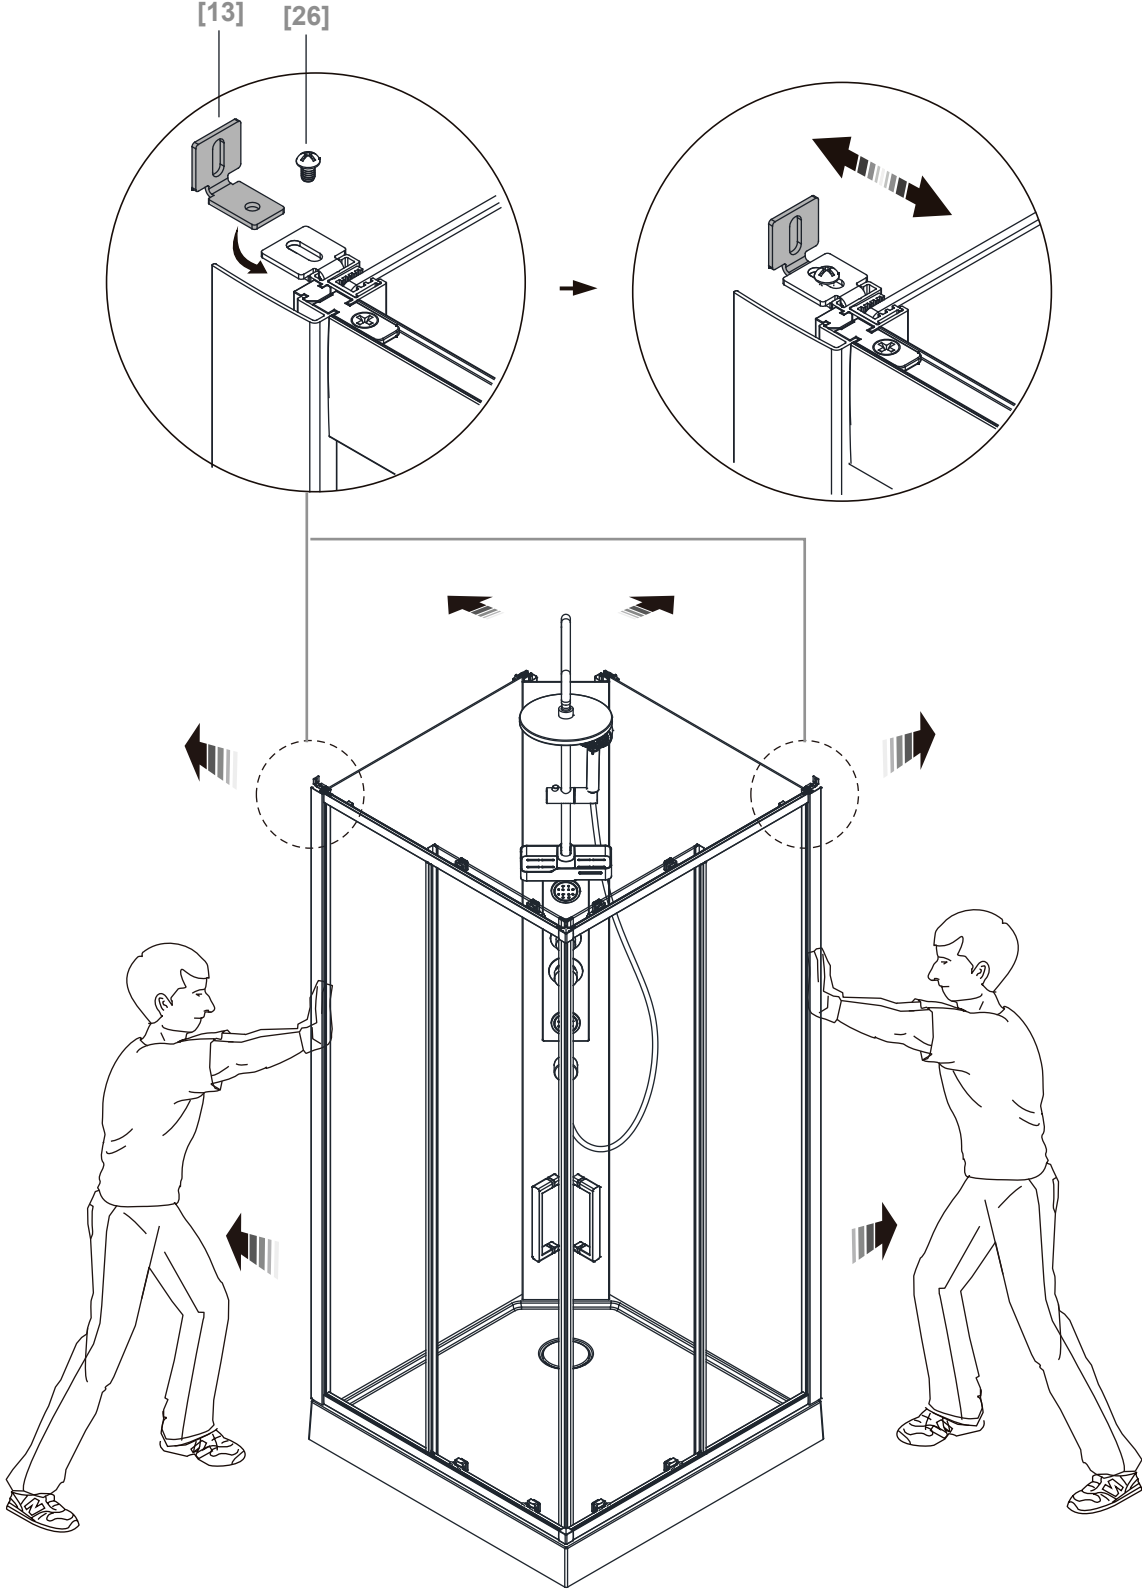

7

9

13

SAT<sup>®</sup> is registered trademark of

**Swiss  
Aqua  
Technologies<sup>®</sup>**

**Swiss Aqua Technologies AG**  
Gewerbstrasse 9, 6330 Cham, Switzerland  
[www.swatec.ch](http://www.swatec.ch)  
Imported by SIKO KOUPELNY a.s.  
Made in P.R.C.