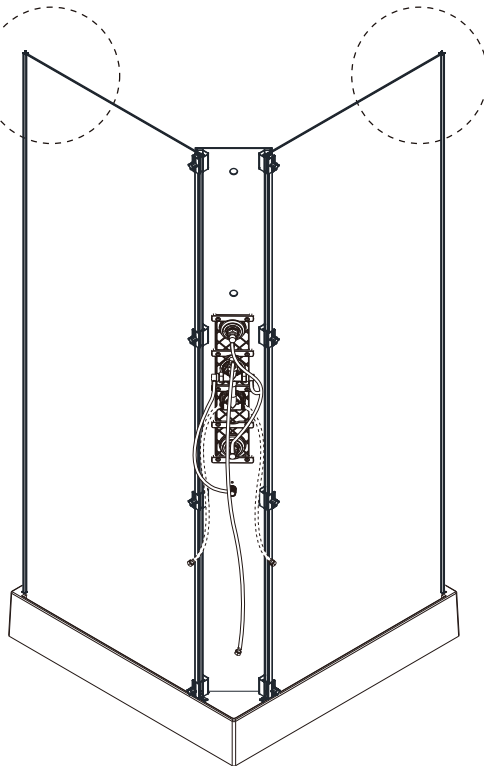

**SAT**<sup>®</sup>

**SATPROBOXQ90CRT**  
**SATPROBOXQ90CT**

[01]x2

[02]x1

[03]x2

[04]x2

[05]ax2

[05]bx2

[20]ax2

[20]bx2

[28]bx4

2.5mm

[22]x1

[23]x2

ST4X30mm

[24]x2

ST4X20mm

[25]x4

M5X7mm

[26]x2

[28]x1

M4X14mm

[29]x4

[30]x2

7

9

13

SAT<sup>®</sup> is registered trademark of

**Swiss  
Aqua  
Technologies<sup>®</sup>**

**Swiss Aqua Technologies AG**  
Gewerbstrasse 9, 6330 Cham, Switzerland  
[www.swatec.ch](http://www.swatec.ch)  
Imported by SIKO KOUPELNY a.s.  
Made in P.R.C.