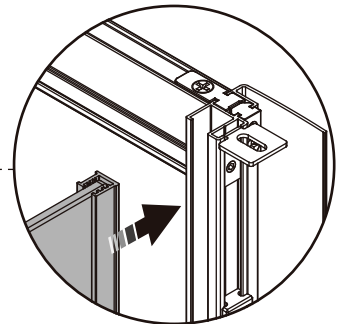

7

9

13

SAT<sup>®</sup> is registered trademark of

**Swiss  
Aqua  
Technologies<sup>®</sup>**

**Swiss Aqua Technologies AG**  
Gewerbstrasse 9, 6330 Cham, Switzerland  
[www.swatec.ch](http://www.swatec.ch)  
Imported by SIKO KOUPELNY a.s.  
Made in P.R.C.