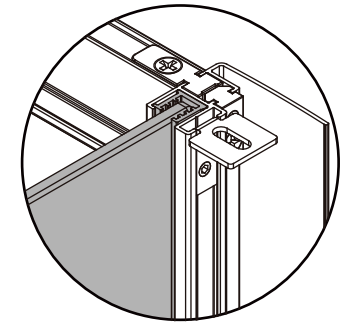

7

9

13

SAT<sup>®</sup> is registered trademark of

**Swiss  
Aqua  
Technologies<sup>®</sup>**

**Swiss Aqua Technologies AG**  
Gewerbstrasse 9, 6330 Cham, Switzerland  
[www.swatec.ch](http://www.swatec.ch)  
Imported by SIKO KOUPELNY a.s.  
Made in P.R.C.