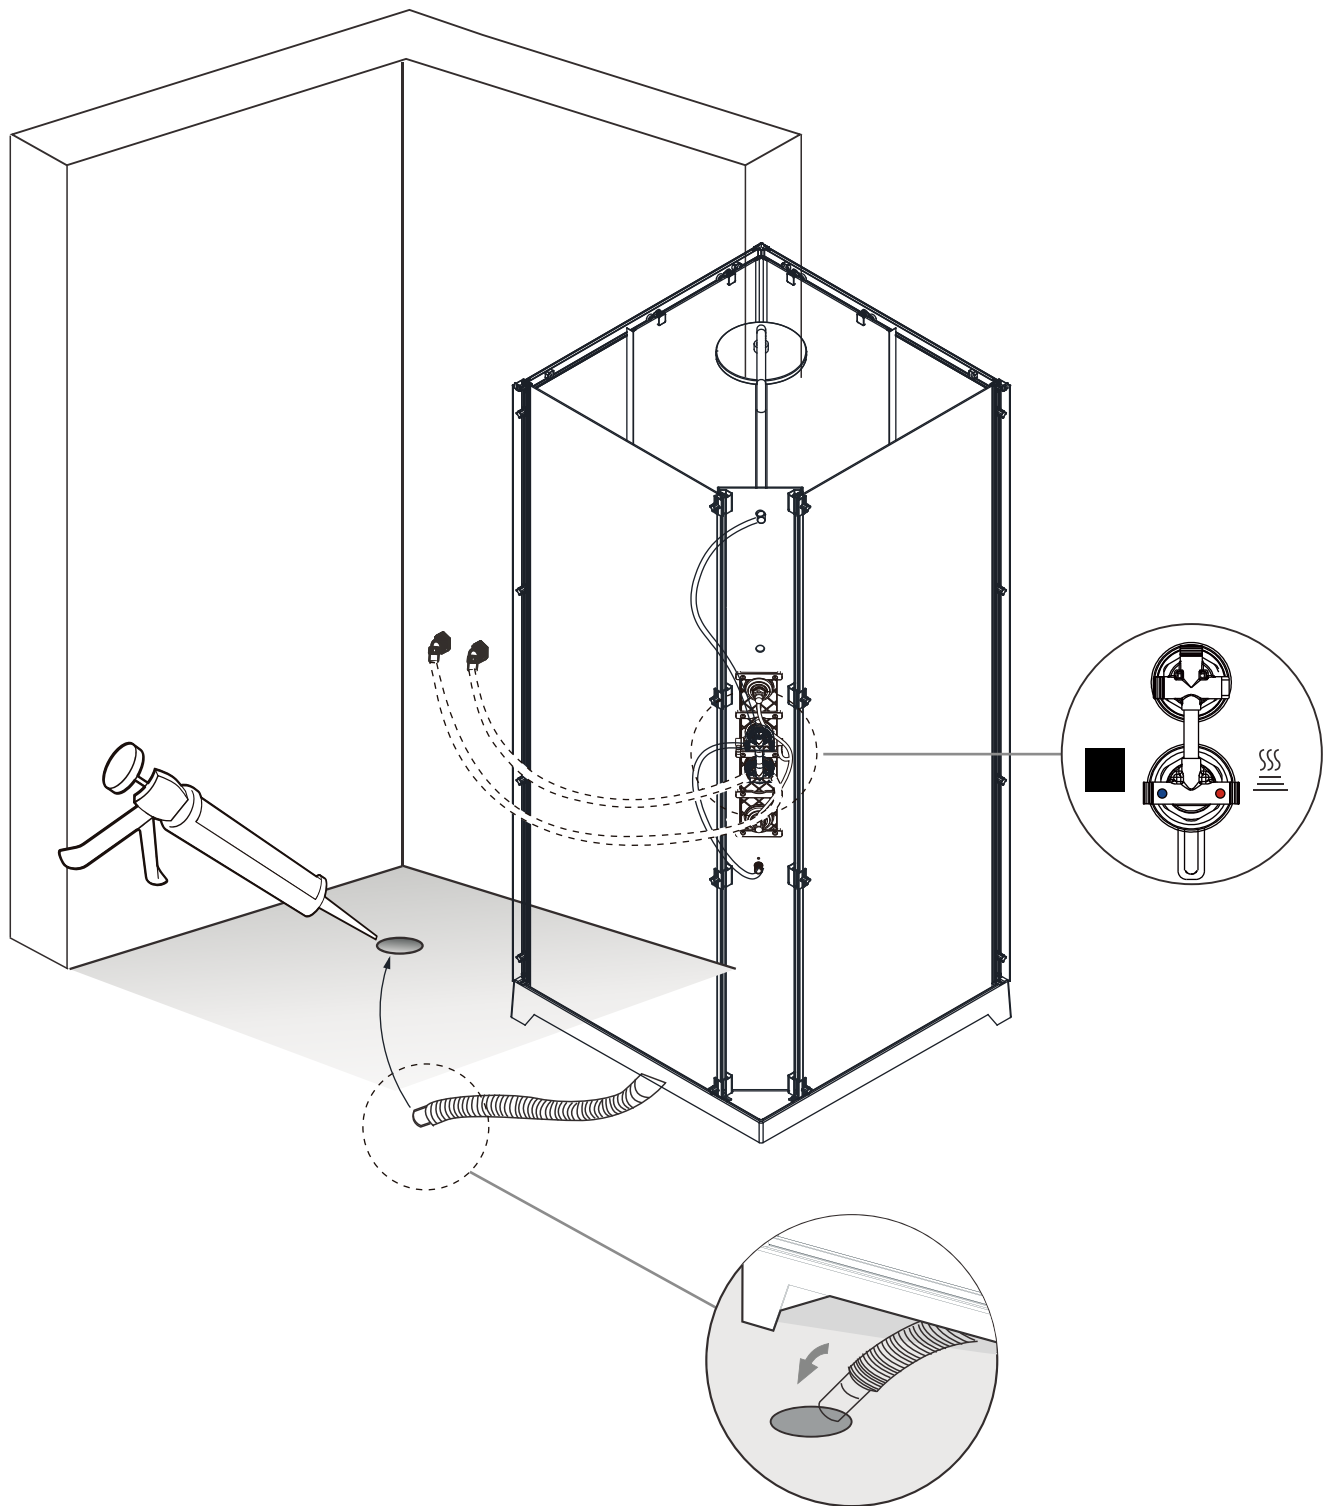

7

9

13

SAT<sup>®</sup> is registered trademark of

**Swiss  
Aqua  
Technologies<sup>®</sup>**

**Swiss Aqua Technologies AG**  
Gewerbstrasse 9, 6330 Cham, Switzerland  
[www.swatec.ch](http://www.swatec.ch)  
Imported by SIKO KOUPELNY a.s.  
Made in P.R.C.