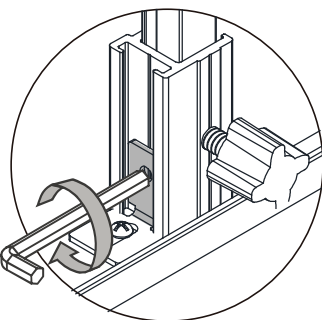

7

9

13

SAT<sup>®</sup> is registered trademark of

**Swiss  
Aqua  
Technologies<sup>®</sup>**

**Swiss Aqua Technologies AG**  
Gewerbstrasse 9, 6330 Cham, Switzerland  
[www.swatec.ch](http://www.swatec.ch)  
Imported by SIKO KOUPELNY a.s.  
Made in P.R.C.