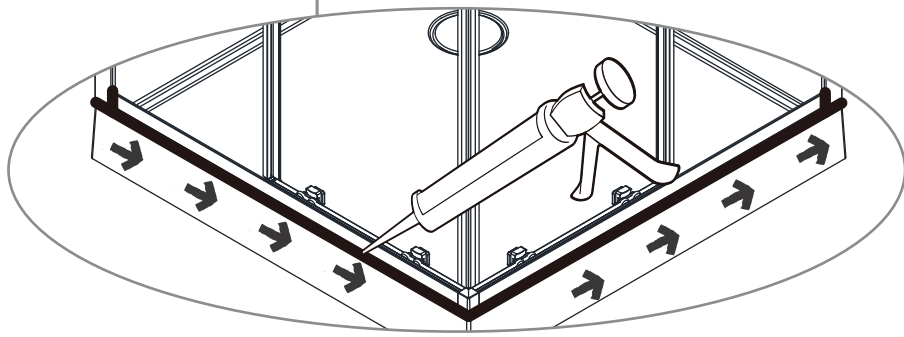

7

9

13

SAT<sup>®</sup> is registered trademark of

**Swiss  
Aqua  
Technologies<sup>®</sup>**

**Swiss Aqua Technologies AG**  
Gewerbstrasse 9, 6330 Cham, Switzerland  
[www.swatec.ch](http://www.swatec.ch)  
Imported by SIKO KOUPELNY a.s.  
Made in P.R.C.