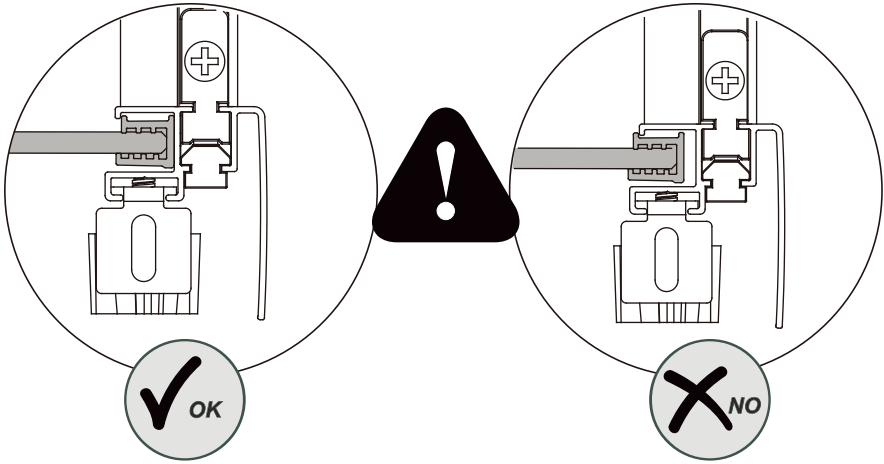

7

9

13

SAT<sup>®</sup> is registered trademark of

**Swiss  
Aqua  
Technologies<sup>®</sup>**

**Swiss Aqua Technologies AG**  
Gewerbstrasse 9, 6330 Cham, Switzerland  
[www.swatec.ch](http://www.swatec.ch)  
Imported by SIKO KOUPELNY a.s.  
Made in P.R.C.